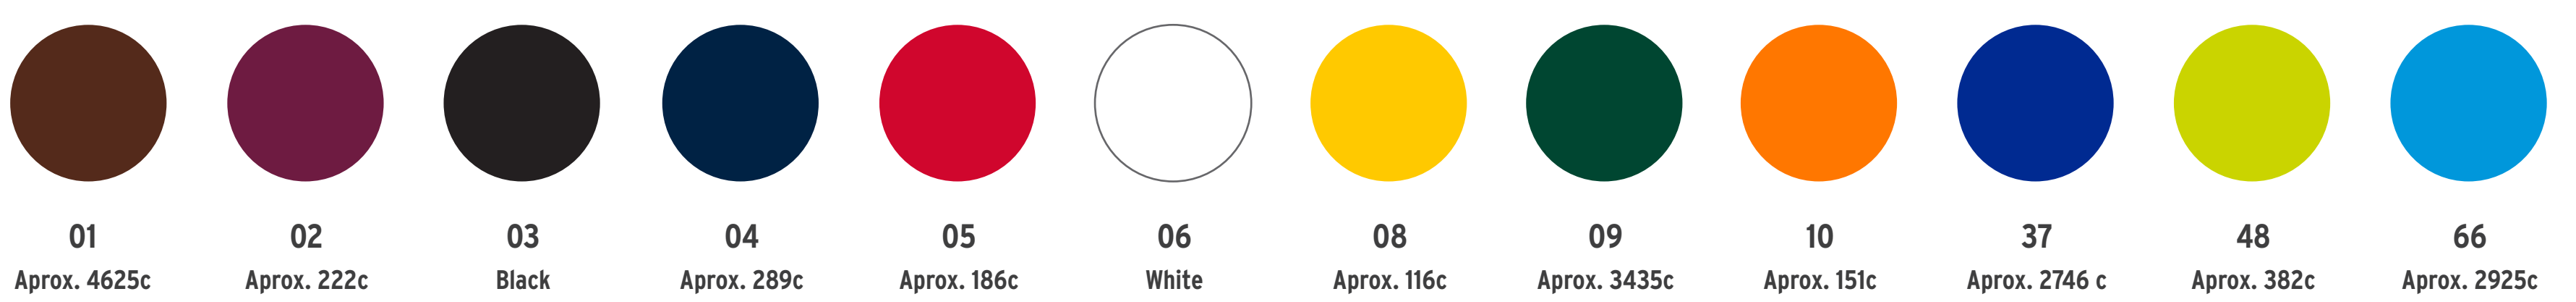

Material colors POLIESTER

Material colors PONGEE

52cm

40cm