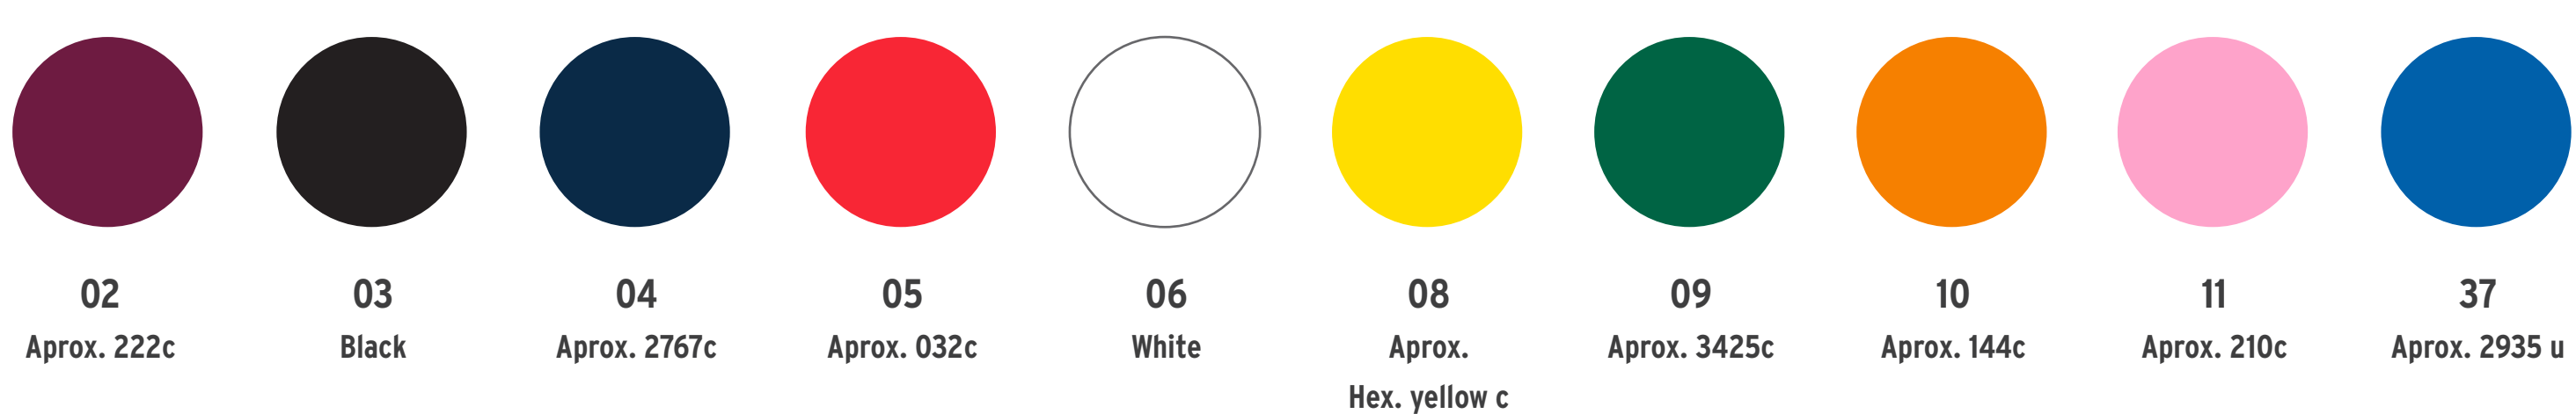

Material colors POLIESTER

Material colors PONGEE

52cm

40cm